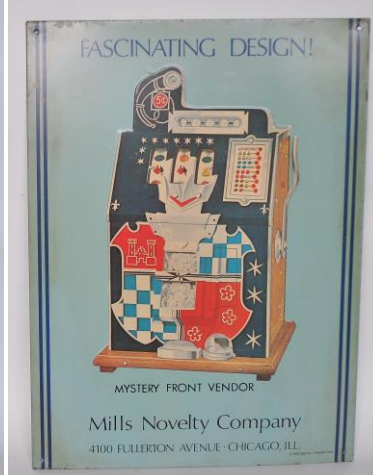

TIN SIGN
H410 W305
3686-04-01 ¥3,900