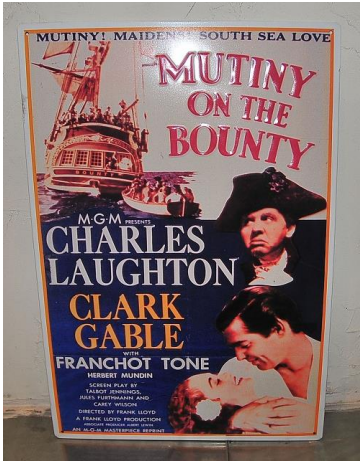

PORCELAINE SIGN
H230 W305
3732-10-01 ¥4,500

TIN SIGN ¥3,900
H290 W280×6

TIN SIGN ¥3,900
H290 W280×2

3487-15-01 ¥5,900
H317 W405

2320-06 ×3
H335 W365 ¥4,500

2320-06 ×1
H275 W410 ¥3,900

2320-06
H230 W310 ¥3,900