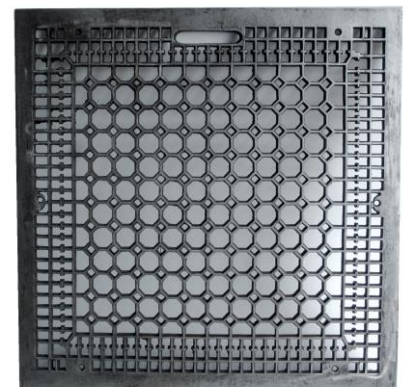

## Salvaged Building Equipment

ELECTRIC FUSE SLATE  
 H1020 W495 D70  
 3742-08-03 ¥175,000

ELECTRIC SWITCH SLATE  
 H1520 W610 D520  
 3740-08-01 ¥190,000

ELECTRIC FUSE SLATE  
 H920 W610 D140  
 3742-08-01 ¥150,000

ELECTRIC FUSE SLATE  
 H1070 W510 D90  
 3742-08-02 150,000

WAREHOUSE STEEL DUCT  
 2674-10-01 ¥185.000  
 H800 W660 D660

Metal Grating  
 2679-15-01 ¥98.000X2  
 H1060 W580 t7

METAL Grating  
 2342-07-01 ¥115.000  
 H670 W670 D15