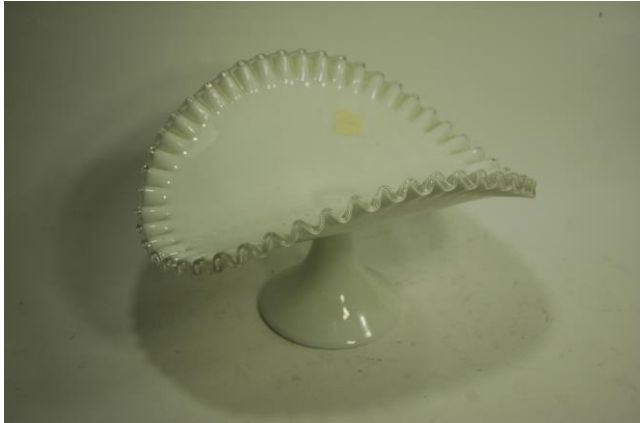

Glassware

2661-29-01 ¥39.000
 H200 W330 D270

2661-22-01 ¥27.000
 H60 Φ270

1782-81-1
 Snack Set ¥29.000

GLASS ASHTRAY
 2676-04-02 ¥3.900X6
 Φ110 H15

2675-04-01 ¥7.800X4
 H50 Φ180

1680-60 ¥14.800

1680-59 ¥14.800-

PITCHER
 2524-16-03 ¥9.800
 H240 W150 D190

DECANTER
 2362-02-02 ¥9.800
 H225 W155 D180

PITCHER
2524-16-02 ¥12.800
H230 W150 D180

PITCHER
2524-16-01 ¥12.800
H230 W150 D190

PITCHER
2524-16-05 ¥9.800
H230 W150 D180

PITCHER
2524-16-06 ¥9.800
H175 W115 D170

1950'S RUBBER COATED GLASS
2362-02-04×5 ¥3.900
H155 W76

1950'S RUBBER COATED GLASS
2362-02-05 ×5 2147-04-01×14 1860-06-03×5 ¥2.400
H82 W85

GLASS
2147-04-02 ¥3.900
H155

GLASS
2147-04-03 ×5 ¥2.600
H140

1860-6-1 ¥7.900

1950'S RUBBER COATED DECANTER
2362-02-03 ¥9.800X2
H225 W190 D140

1635-8X5 ¥8.000
1195-69X1 ¥8.000

1766-71X5 ¥7.800

MILK BOTTLE
2574-14-01 ¥9.800
H250 W120 D100