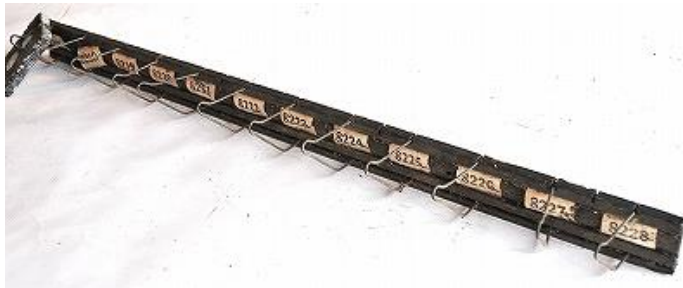

WALL HOOK  
3514-02-01 ¥12,000x4  
H70 W915 D200

HOOK 2P SET  
2264-37-04 ¥4,900 x1SET  
H90 W85

HOOK 2P SET  
2264-37-04 ¥4,900x1SET

IRON HOOK  
2731-04-01 ¥4,200 x8  
H80 W40 D70

IRON HOOK  
2731-01-04 ¥2,800 x2  
H55W20 D50

COPPER HOOK  
2670-08-01 ¥5,900 x267  
H130 W80 D90

BRASS HOOK  
2731-01-02 ¥4,200 x2  
H90W40 D80

BRASS HOOK  
2731-01-03 ¥4,200 x2  
H80W35D90

BRASS HOOK  
2731-01-01 ¥4,500 x6  
H45 W85 D65

H150 W40 D111  
¥4,500x1