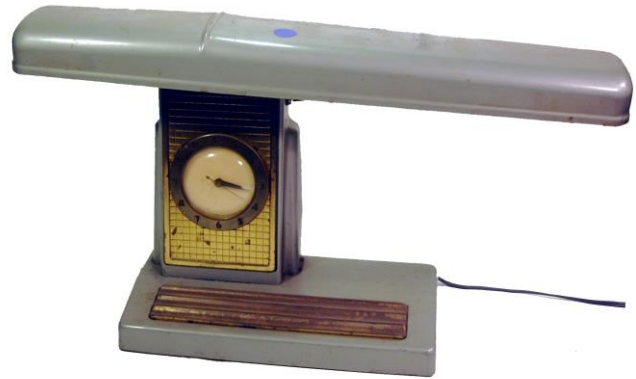

Desk Light

DESK LAMP 1950'S
 2292-03-01 ¥39.000
 H420 W515 D250

DESK LAMP 1940'S
 1806-4 ¥56.000

DESK LAMP/CLOCK/LIGHTER
 3619-13-02 ¥69.000

DESK LAMP/CLOCK/LIGHTER
 3619-13-02 ¥69.000

DESK LAMP/CLOCK/LIGHTER
 3619-13-02 ¥69.000

GOOSE NECK LAMP
2468-28-01 ¥39.000
H590 W200

ART DECO VANITY MIRROR LIGHT
1930'S 1677-10
¥45.000

DESK LIGHT
2870-04-01 ¥28,000
H720 W480 D320

2468-28-03 ¥56.000
H290 W500 D140