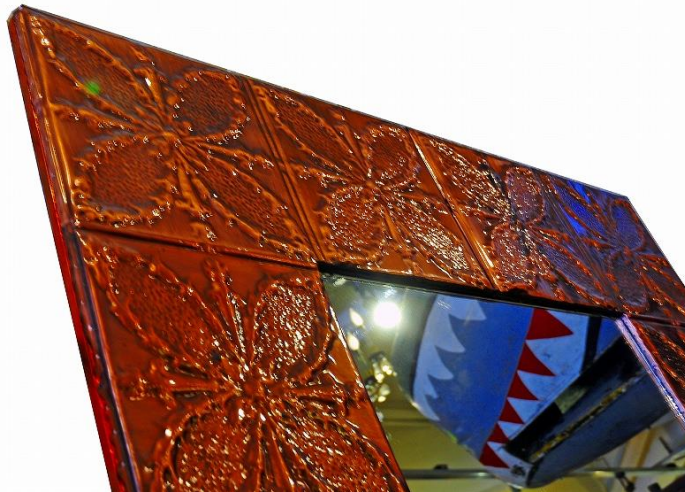

VINTAGE TIN CEILING MOLDING MIRROR 2802-03-01 ¥ 390,000 H2440 W1220

VINTAGE IRON RAIL MIRROR 2802-01-01 ¥ 390,000 H2450 W1250

TIN MOLDING HOLLYWOOD MIRROR, CUSTOM MADE W2450 H1230 20W BULBX 20

TIN CEILING PANEL MIRROR 2802-02-01 ¥ 280,000 H2440 W1220