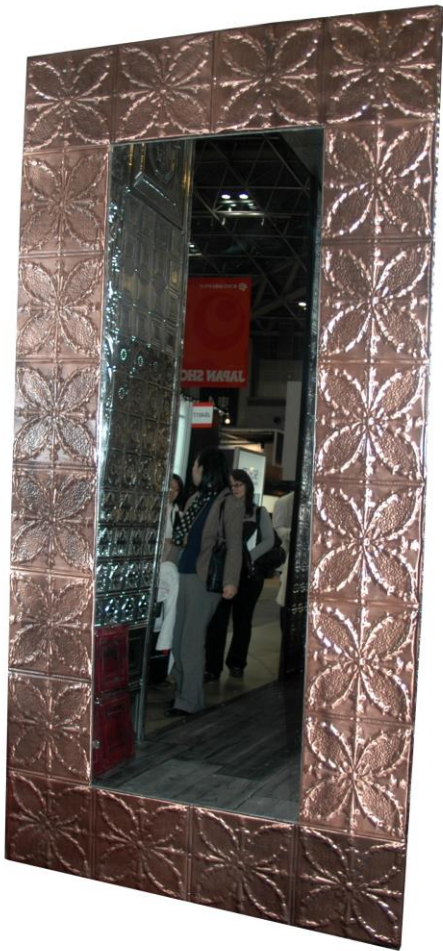

5-8-33 Higashi Shinagawa Shinagawa Ku
Tokyo 141-0002
Tel 03-5769-3911 Fax 03-5769-3912
〒141-0002 東京都品川区東品川 5-8-33
Email: info@the-true.co.jp

Custom Made Mirror

FORGED HANDRAILFRAMED MIRROR
H2000 W700 D65

VINTAGE TIN CEILING MOLDING MIRROR 2802-03-01 ¥ 390,000 H2440 W1220

VINTAGE IRON RAIL MIRROR 2802-01-01 ¥ 390,000 H2450 W1250

TIN MOLDING HOLLYWOOD MIRROR, CUSTOM MADE W2450 H1230 20W BULBX 20

TIN CEILING PANEL MIRROR 2802-02-01 ¥ 280,000 H2440 W1220