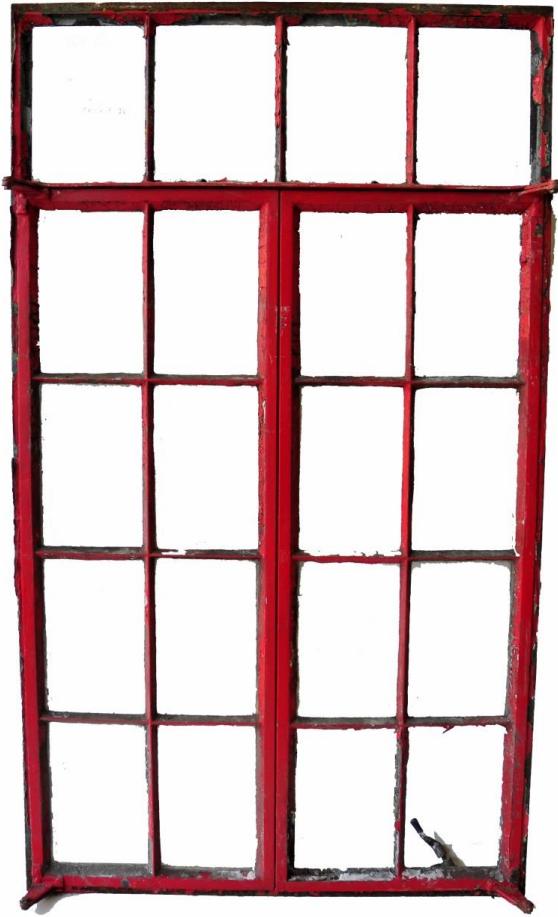

METAL WINDOW

VINTAGE METAL FACTORY WINDOW NEW YORK  
H1600 W1875  
3740-04-01 ¥240,000x20

METAL WINDOW 25LIGHTS  
BERLIN  
H1980 W1400 2 PIECES HALF 2 PIECES

LARGE METAL FACTORY WINDOW (BERLIN)  
H2030 W2030 8 PIECES

ROUND TOP METAL WINDOW (BERLIN)  
H2240 W1600 4 PIECES

LARGE METAL WINDOW (BERLIN)  
H3180 W1150 4 PIECES

METAL WINDOW FRAME CLEVELAND OHIO USA  
W1200 H2165 16 PIECES

19<sup>th</sup> CENTURY METAL WINDOW DALLAS TEXAS  
2763-1-2 H 1625 W950 X6