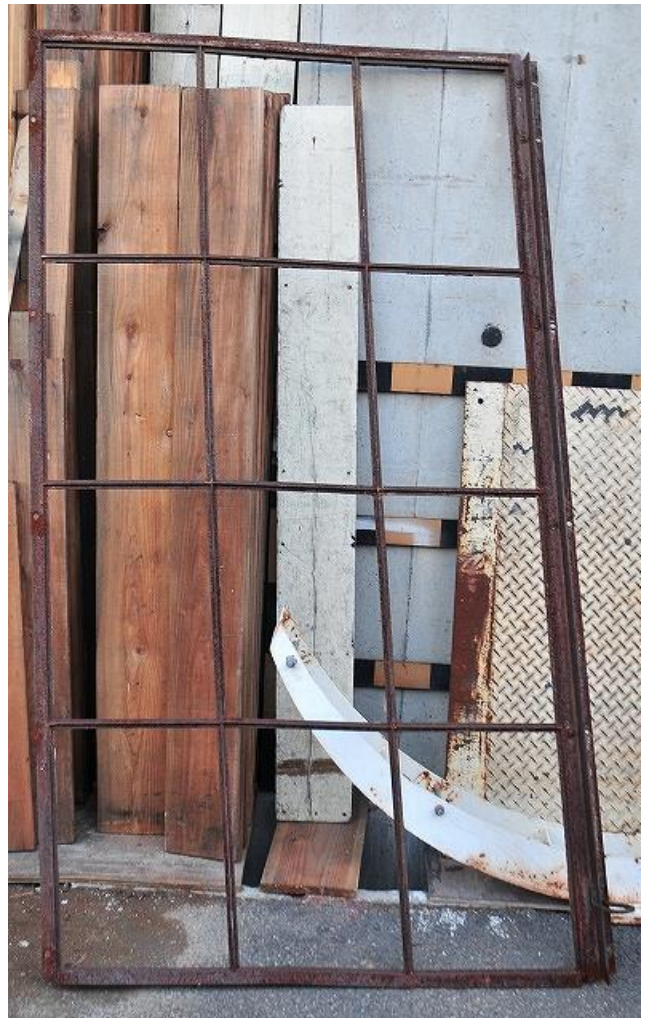

METAL WINDOW

VINTAGE METAL FACTORY WINDOW NEW YORK  
H1600 W1875  
3740-04-01 ¥240,000x20

METAL WINDOW 25LIGHTS  
BERLIN  
H1980 W1400 2 PIECES HALF 2 PIECES

LARGE METAL FACTORY WINDOW (BERLIN)  
H2030 W2030 8 PIECES

ROUND TOP METAL WINDOW (BERLIN)  
H2240 W1600 4 PIECES

LARGE METAL WINDOW (BERLIN)  
H3180 W1150 4 PIECES

METAL WINDOW FRAME CLEVELAND OHIO USA  
W1200 H2165 16 PIECES

19<sup>th</sup> CENTURY METAL WINDOW DALLAS TEXAS  
2763-1-2 H 1625 W950 X6