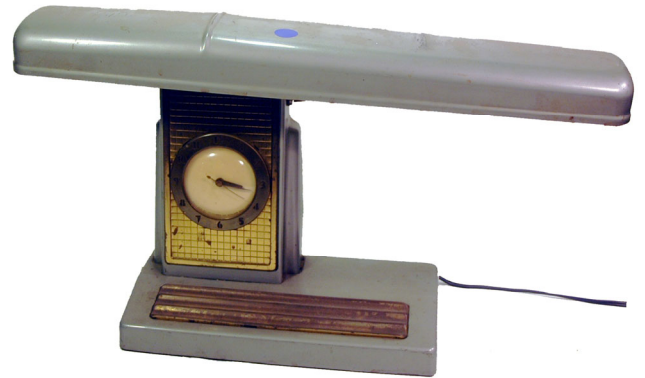

Desk Light

DESK LIGHT IMPORT
BRUNO
MATT BLACK FINISH
H500
SHADE W285
SOCKET E26
4 PIECES

DESK LIGHT IMPORT
ANTIQUÉ BRASS FINISH
H445
SOCKET E26
2 PIECES

VINTAGE GRADUATE DESK LAMP
¥98,000

2468-28-03 ¥56.000
H290 W500 D140

DESK LIGHT IMPORT
ANTIQUÉ STEEL FINISH
H240
SOCKET E26
3 PIECES

GOOSE NECK LAMP
2468-28-01 ¥39.000
H590 W200

ART DECO VANITY MIRROR LIGHT
1930'S 1677-10
¥45.000

DESK LAMP 1950'S
2292-03-01 ¥39,000
H420 W515 D250